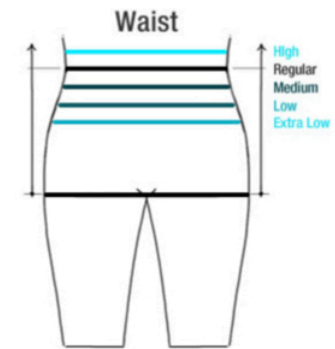

INTERNATIONAL WOMAN Size Chart MONIPETROV.COM

SIZE (TOPS/JACKETS/DRESSES)		XXS	XS	S	M	L	XL	2XL	3XL
SIZE (IT & BG)		38	40	42	44	46	48	50	52
SIZE (EU)		34	36	38	40	42	44	46	48
SIZE (UK & AU)		6	8	10	12	14	16	18	20
SIZE (US)		2	4	6	8	10	12	14	16
SIZE (RU)		36/38	38	38/40	40	42/44	46	48	50
Chest		80	84	88	92	96	100	104	108
Waist		62	64	68	72	76	80	84	88
Hips		84	88	92	96	100	104	108	112
			XS	S	M	L	XL	2XL	3XL
JEANS SIZE (US)			24;25	26;27	28;29	30;31	32;33	34;35	36

INTL = INTERNATIONAL

Waist and Rise Movements on Pants

Graphical representation of waist movement

Graphical representation of rise movement

Women's Shoe Sizes			
UK	European	US	Japanese
3	35 ½	5	22 ½
3 ½	36	5 ½	23
4	37	6	23
4 ½	37 ½	6 ½	23 ½
5	38	7	24
5 ½	39	7 ½	24
6	39 ½	8	24 ½
6 ½	40	7 ½	25
7	41	9 ½	25 ½
7 ½	41 ½	10	26
8	42	10 ½	26 ½