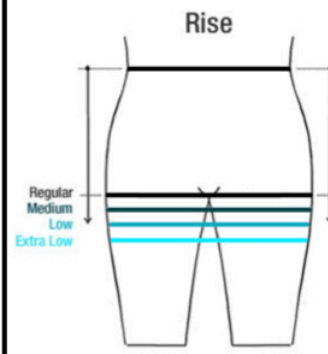

INTERNATIONAL WOMAN Size Chart MONIPETROV.COM

SIZE (TOPS/JACKETS/DRESSES)		XXS	XS	S	M	L	XL	2XL	3XL
SIZE (IT & BG)		38	40	42	44	46	48	50	52
SIZE (EU)		34	36	38	40	42	44	46	48
SIZE (UK & AU)		6	8	10	12	14	16	18	20
SIZE (US)		2	4	6	8	10	12	14	16
SIZE (RU)		36/38	38	38/40	40	42/44	46	48	50
Chest		80	84	88	92	96	100	104	108
Waist		62	64	68	72	76	80	84	88
Hips		84	88	92	96	100	104	108	112
			XS	S	M	L	XL	2XL	3XL
JEANS SIZE (US)			24;25	26;27	28;29	30;31	32;33	34;35	36

INTL = INTERNATIONAL

Waist and Rise Movements on Pants

Graphical representation of waist movement

Graphical representation of rise movement

Women's Shoe Sizes			
UK	European	US	Japanese
3	35 ½	5	22 ½
3 ½	36	5 ½	23
4	37	6	23
4 ½	37 ½	6 ½	23 ½
5	38	7	24
5 ½	39	7 ½	24
6	39 ½	8	24 ½
6 ½	40	7 ½	25
7	41	9 ½	25 ½
7 ½	41 ½	10	26
8	42	10 ½	26 ½