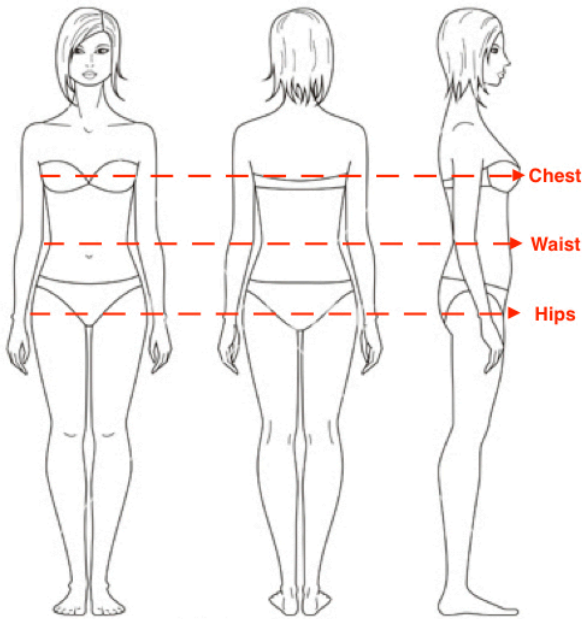

INTERNATIONAL WOMAN Size Chart MONIPETROV.COM

SIZE (TOPS/JACKETS/DRESSES)		XXS	XS	S	M	L	XL	2XL	3XL
SIZE (IT & BG)		38	40	42	44	46	48	50	52
SIZE (EU)		34	36	38	40	42	44	46	48
SIZE (UK & AU)		6	8	10	12	14	16	18	20
SIZE (US)		2	4	6	8	10	12	14	16
SIZE (RU)		36/38	38	38/40	40	42/44	46	48	50
Chest		80	84	88	92	96	100	104	108
Waist		62	64	68	72	76	80	84	88
Hips		84	88	92	96	100	104	108	112
			XS	S	M	L	XL	2XL	3XL
JEANS SIZE (US)			24;25	26;27	28;29	30;31	32;33	34;35	36

INTL = INTERNATIONAL

Waist and Rise Movements on Pants

Graphical representation of waist movement

Graphical representation of rise movement

Women's Shoe Sizes			
UK	European	US	Japanese
3	35 ½	5	22 ½
3 ½	36	5 ½	23
4	37	6	23
4 ½	37 ½	6 ½	23 ½
5	38	7	24
5 ½	39	7 ½	24
6	39 ½	8	24 ½
6 ½	40	7 ½	25
7	41	9 ½	25 ½
7 ½	41 ½	10	26
8	42	10 ½	26 ½